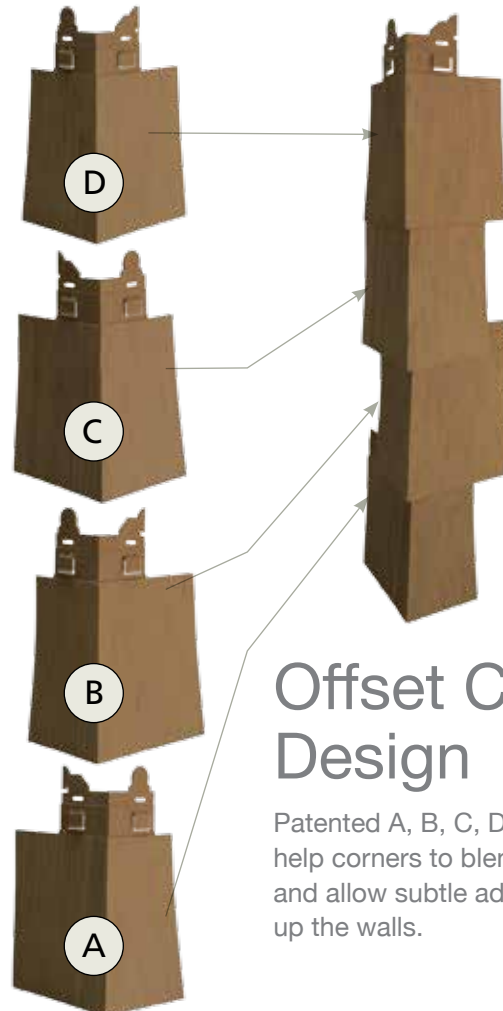

Offset Corner Design

Patented A, B, C, D corners help corners to blend naturally and allow subtle adjustments up the walls.