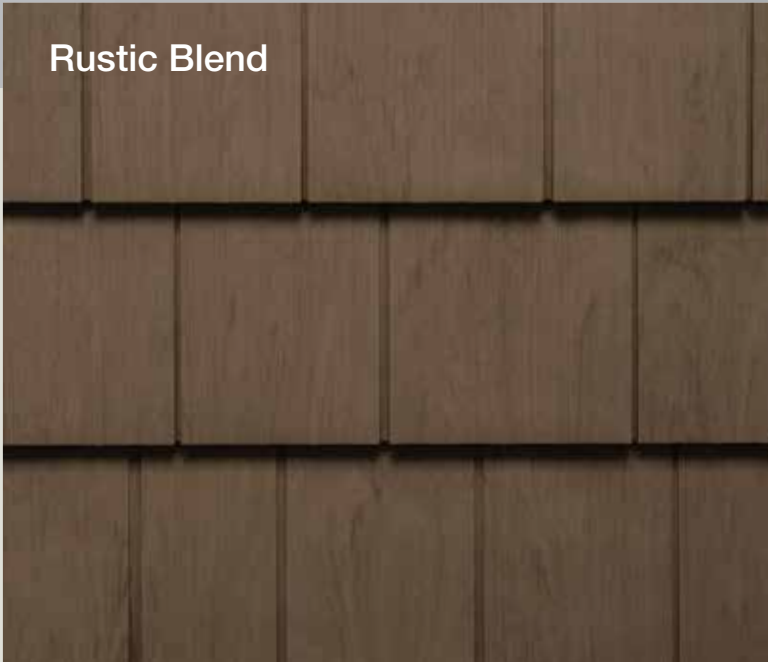

Driftwood Blend

AGED WHITE CEDAR

Eastern white cedar begins as a lovely light tan and evolves to silver gray as it ages. Although beautiful, more often the color can be uneven depending on the effects of weather exposure on each side of the home. Using CedarLife technology, CertainTeed's Driftwood Blend shingles provide the look of aged white cedar at its most beautiful stage, keeping that look indefinitely regardless of the effects of weather.

2

3

4+

Rustic Blend

AGED RED CEDAR

Western red cedar starts as a warm russet color that weathers to black over time. In between it can appear as various shades of grays and browns. Almost always, the color can be uneven depending on the amount of sun, wind and rain exposure each side of the home receives. CedarLife technology ensures CertainTeed Rustic Blend shingles capture the seasoned look of cedar with a consistent weathering pattern that will not change over time.