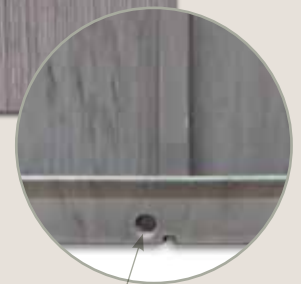

The patented **PanelThermometer™** and temperature lines are designed to ensure precise installation.

SureStop™
Recessed nailing area

HammerTapper™
Assist pads

EasyMeasure™
Tape Measure

CedarLife Color Blends show through to the back of the panel

Blended Color Throughout

The beautiful colors and shades of Cedar Impressions shingles are an integral component of the siding. Unlike competitive products that have color applied only on the surface, CertainTeed's proprietary, patent-pending manufacturing process results in blended color throughout the shingle. The result is an authentic, blended-wood look.

Offset Corner Design

Patented A, B, C, D corners help corners to blend naturally and allow subtle adjustments up the walls.