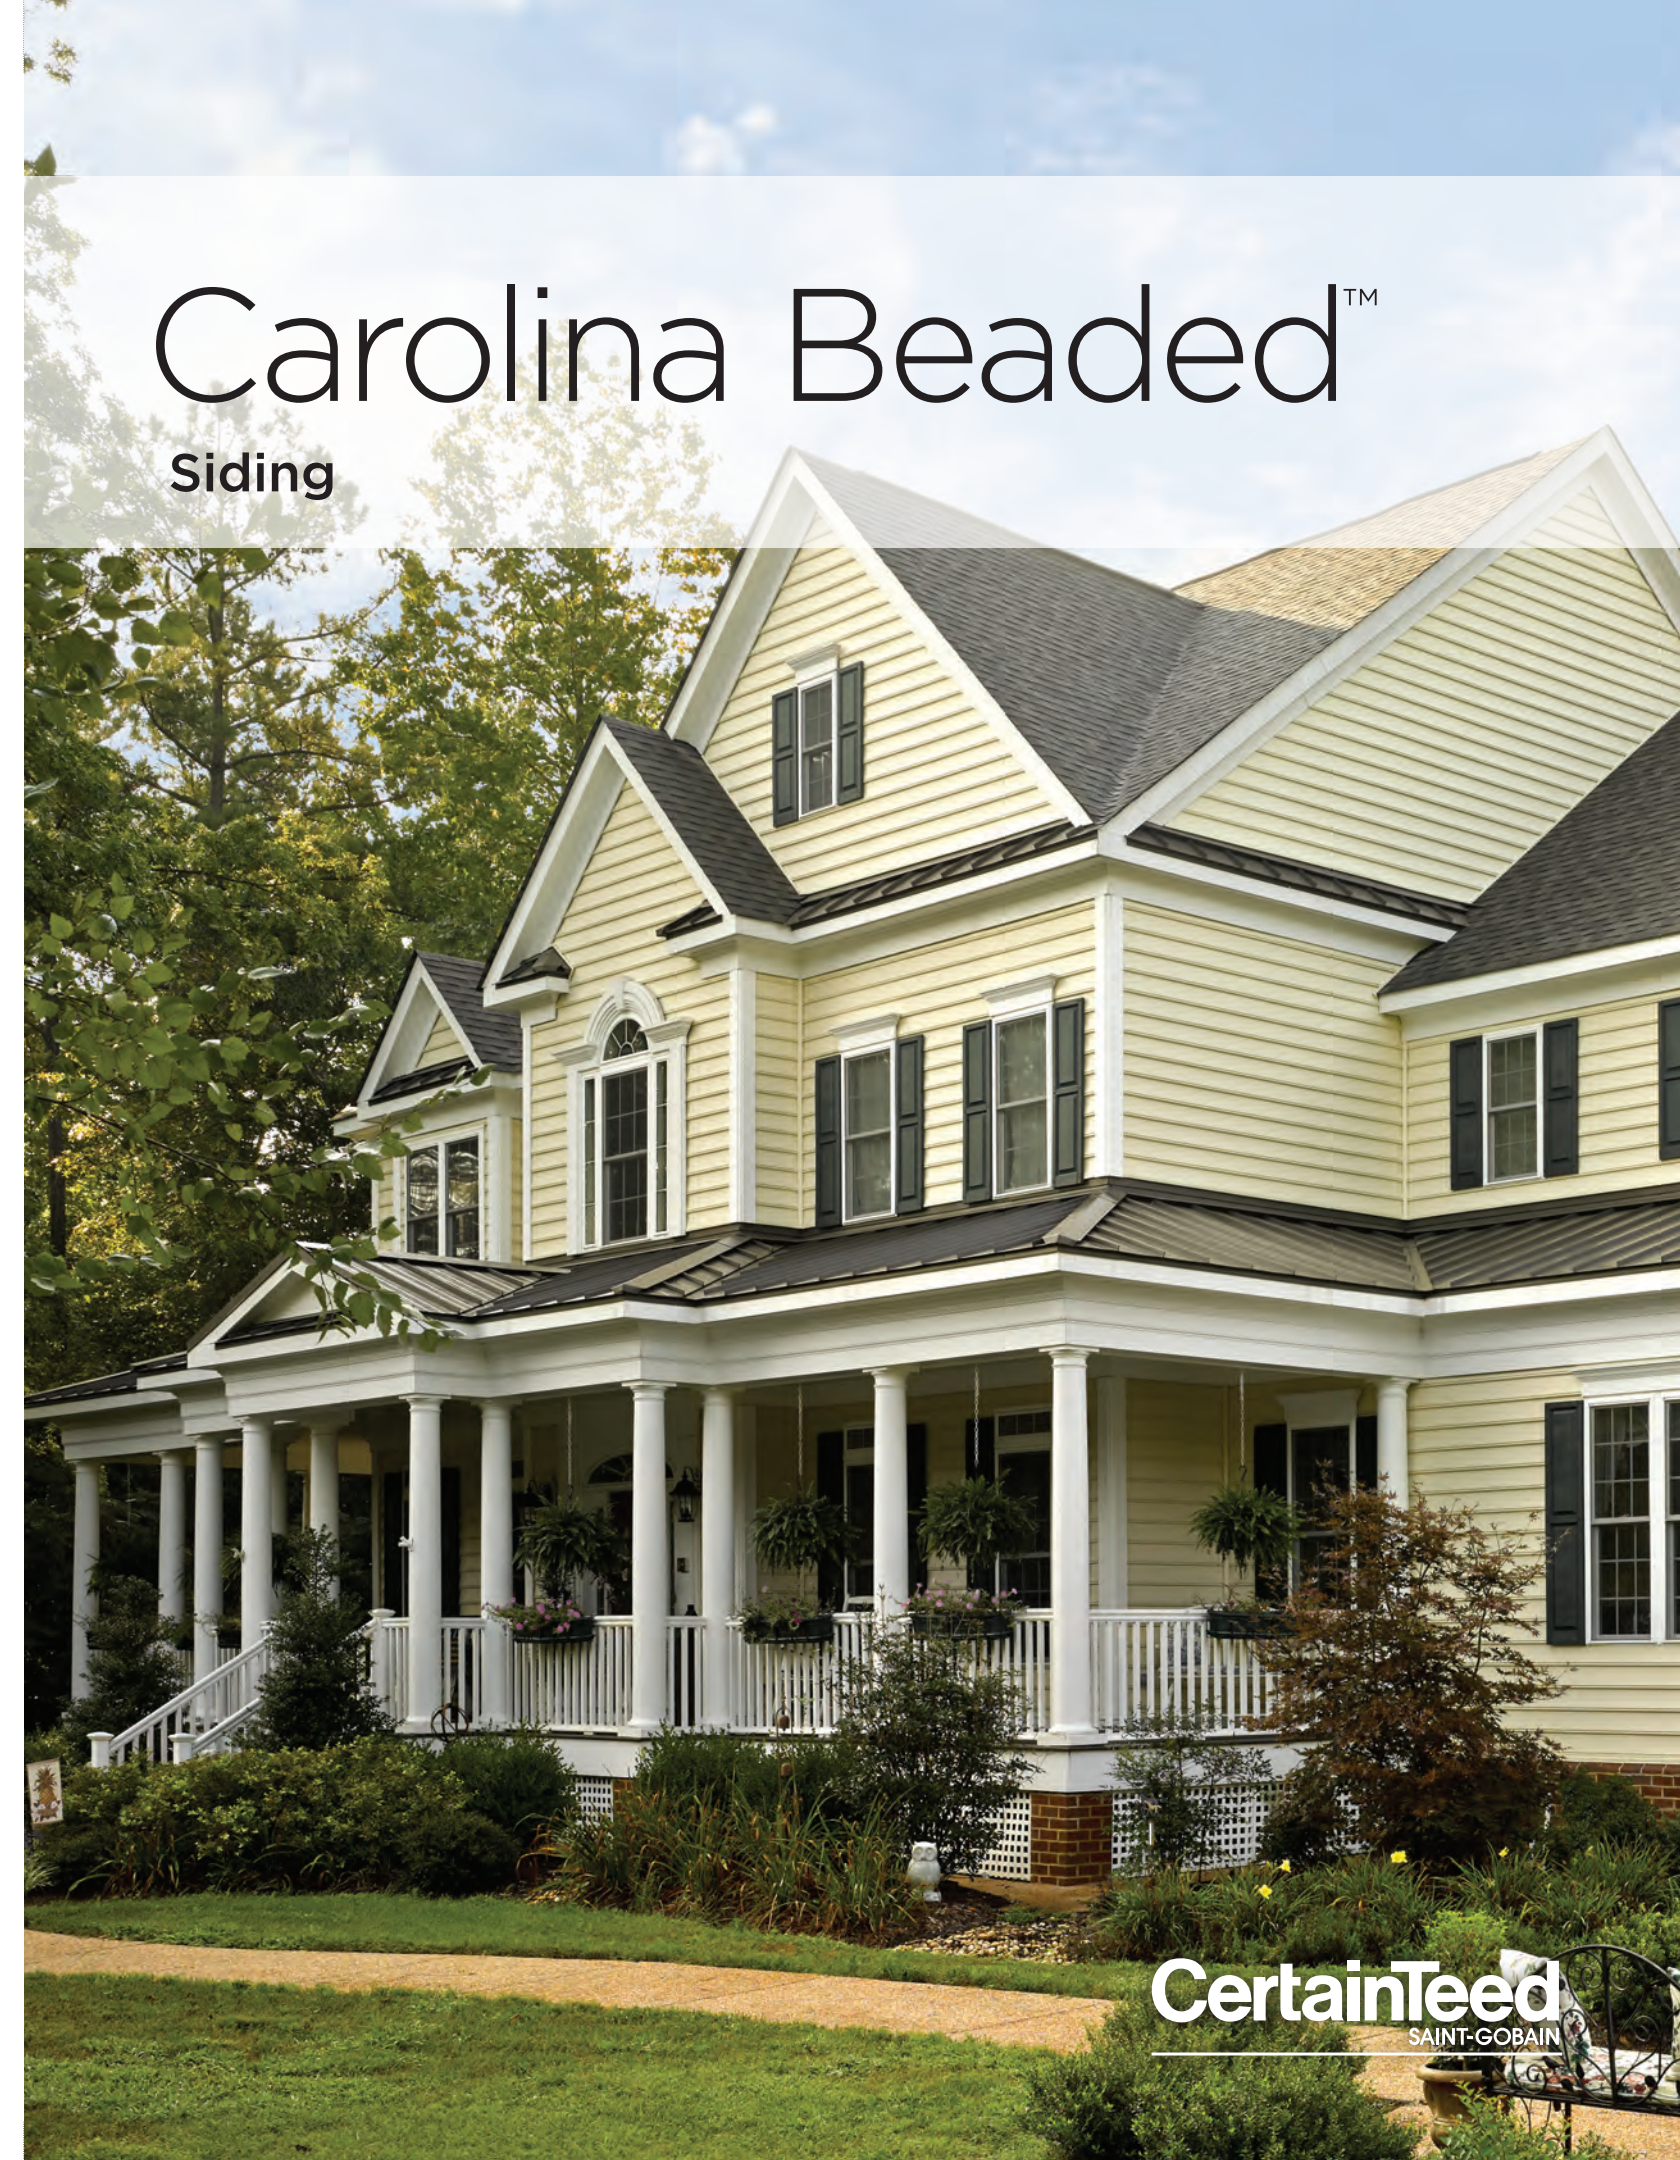

Carolina Beaded™

Siding

CertainTeed
SAINT-GOBAIN

Reproduced from authentic hand-crafted boards, Carolina Beaded™ provides an original impression for homes of distinction.

**UNIQUE STYLE
FOR TRADITIONAL,
OLD WORLD CHARM**

Siding: Carolina Beaded in natural clay.

FEATURES

- ◆ **6-1/2" beaded** design with distinct "V" groove and rounded bead.
- ◆ **Brushed** finish.
- ◆ **STUDfinder™** Installation System.
- ◆ **Post-formed lock** design helps provide secure installation.
- ◆ **15 low-gloss colors** with coordinating trim.
- ◆ **Virtually maintenance free**, never needs painting.
- ◆ **Class 1(A)** fire rating.
- ◆ **Lifetime** limited warranty.