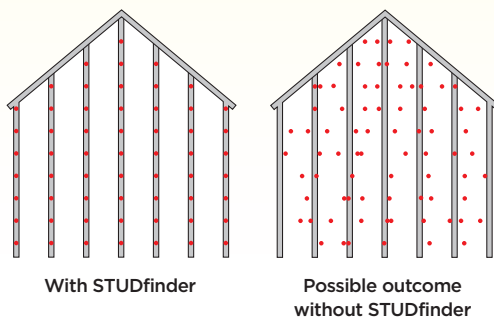

Siding: Carolina Beaded in natural clay.

FEATURES

- ◆ **6-1/2" beaded** design with distinct "V" groove and rounded bead.
- ◆ **Brushed** finish.
- ◆ **STUDfinder™** Installation System.
- ◆ **Post-formed lock** design helps provide secure installation.
- ◆ **15 low-gloss colors** with coordinating trim.
- ◆ **Virtually maintenance free**, never needs painting.
- ◆ **Class 1(A)** fire rating.
- ◆ **Lifetime** limited warranty.

Siding: Carolina Beaded in natural clay.
Trim: 3-1/2" Lineals and Crown Molding in colonial white.

The STUDfinder™ Installation System

STUDfinder combines precisely spaced nail slots with indicator letters, designed for accurate and secure installation.

STUDfinder for Accuracy

- Nail slots align with 16" on-center standards for stud spacing.
- Indicator letters help:
 - Determine location of studs
 - Ensure nails are positioned correctly
 - Ensure correct number of nails are used