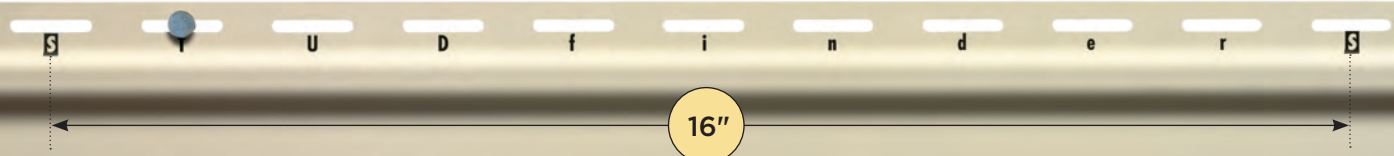

FEATURES

- **6-1/2" beaded** design with distinct "V" groove and rounded bead.
- **Brushed** finish.
- **STUDfinder™** Installation System.
- **Post-formed lock** design helps provide secure installation.
- **15 low-gloss colors** with coordinating trim.
- **Virtually maintenance free**, never needs painting.
- **Class 1(A)** fire rating.
- **Lifetime** limited warranty.

The STUDfinder™ Installation System

STUDfinder combines precisely spaced nail slots with indicator letters, designed for accurate and secure installation.

STUDfinder for Accuracy

- Nail slots align with 16" on-center standards for stud spacing.
- Indicator letters help:
  - Determine location of studs
  - Ensure nails are positioned correctly
  - Ensure correct number of nails are used

STUDfinder for Security and Performance

- Nailing to studs provides a strong and secure connection.
- Protects against blow offs from under nailing.
- Protects against buckling from over nailing.
- Helps avoid nailing into hazardous items between studs like plumbing or wiring.

STUDfinder...
because beauty and performance start with a quality installation.