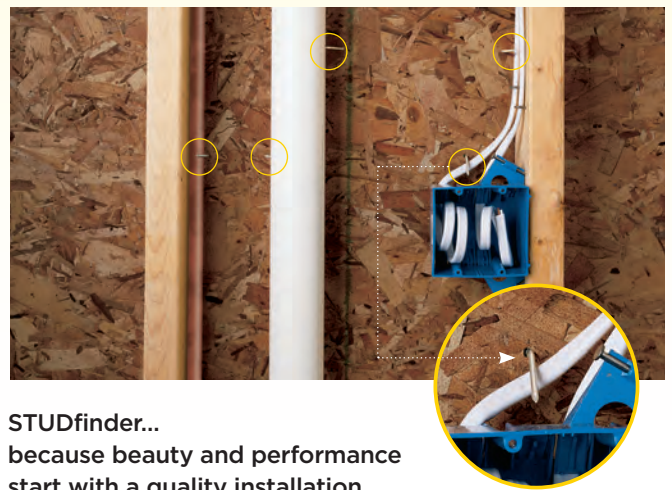

Siding: Carolina Beaded in natural clay.
Trim: 3-1/2" Lineals and Crown Molding in colonial white.

The STUDfinder™ Installation System

STUDfinder combines precisely spaced nail slots with indicator letters, designed for accurate and secure installation.

STUDfinder for Security and Performance

- Nailing to studs provides a strong and secure connection.
- Protects against blow offs from under nailing.
- Protects against buckling from over nailing.
- Helps avoid nailing into hazardous items between studs like plumbing or wiring.