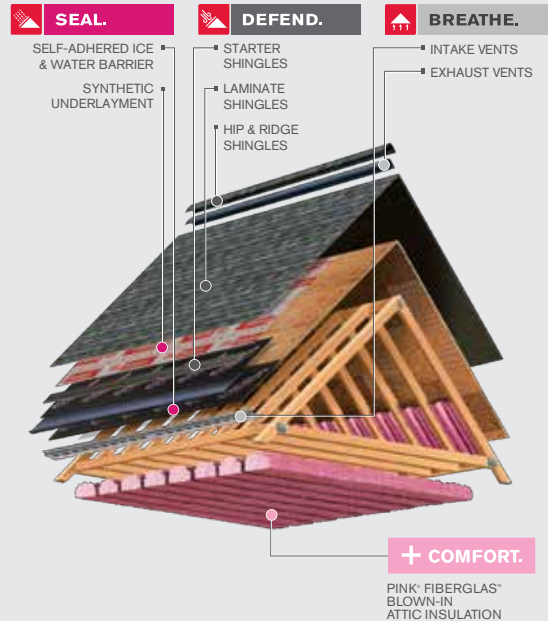

**NU LOOK**  
HOME DESIGN

**PLATINUM**  
PREFERRED CONTRACTOR

**OAKRIDGE®**  
Shingles

**The Right Choice.®**

Oakridge® Shingles are The Right Choice for long-lasting performance and striking beauty. In addition to a wide range of inviting, popular colors, they also offer:

Onyx Black<sup>†</sup>

Estate Gray<sup>†</sup>

Driftwood<sup>†</sup>

Brownwood<sup>†</sup>

Desert Tan<sup>†</sup>

8820 Columbia 100 Parkway  
Suite 300  
Columbia, MD 21045

**800.297.5300**

40-year Limited Warranty on commercial projects.

† Owens Corning Roofing strives to accurately reproduce photographs of shingles. Due to manufacturing variances, the limitations of the printing process and the variations in natural lighting, actual shingle colors and granule blends may vary from the photo.