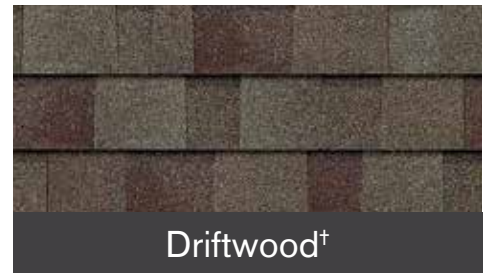

Onyx Black<sup>†</sup>

Estate Gray<sup>†</sup>

Driftwood<sup>†</sup>

Brownwood<sup>†</sup>

Desert Tan<sup>†</sup>

8820 Columbia 100 Parkway  
Suite 300  
Columbia, MD 21045

**800.297.5300**

40-year Limited Warranty on commercial projects.