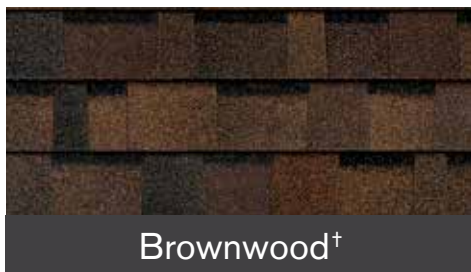

Onyx Black<sup>†</sup>

Estate Gray<sup>†</sup>

Driftwood<sup>†</sup>

Brownwood<sup>†</sup>

Desert Tan<sup>†</sup>

8820 Columbia 100 Parkway  
Suite 300  
Columbia, MD 21045

**800.297.5300**

40-year Limited Warranty on commercial projects.