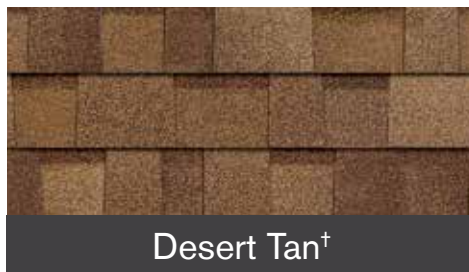

Onyx Black<sup>†</sup>

Estate Gray<sup>†</sup>

Driftwood<sup>†</sup>

Brownwood<sup>†</sup>

Desert Tan<sup>†</sup>

8820 Columbia 100 Parkway  
Suite 300  
Columbia, MD 21045

**800.297.5300**

40-year Limited Warranty on commercial projects.